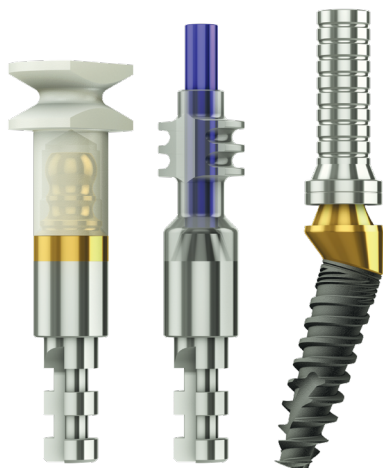

SCREW RETAINED RESTORATIONS |

MULTI-UNIT DRIVERS

Attach

Short Driver
 ⌀ 2.0mm L 6mm
 NM-X1016

Long Driver
 ⌀ 2.0mm L 10mm
 NM-X1017

Straight Multi-Unit Motor Mounts

Short Motor Mount
 ⌀ 2.0mm L 20mm
 NM-X1120

Long Motor Mount
 ⌀ 2.0mm L 25mm
 NM-X1125

Star Hex. Drivers

Star Hex. Driver
 ⚡ 1.25mm L 7mm
 NM-X7006

Star Hex. Driver
 ⚡ 1.25mm L 14mm
 NM-X7007

Star Hex. Driver
 ⚡ 1.25mm L 20mm
 NM-X7011

Star Hex. Motor Mounts